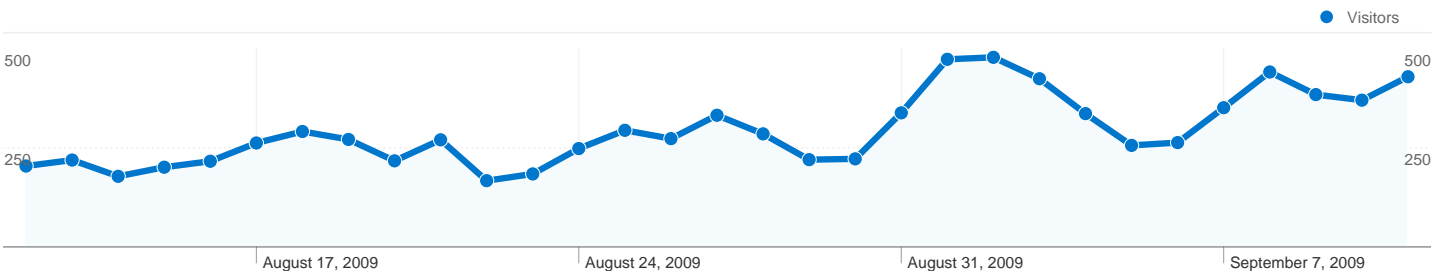

**Site Usage**

**9,923** Visits

**63.94%** Bounce Rate

**24,734** Pageviews

**00:02:01** Avg. Time on Site

**2.49** Pages/Visit

**74.09%** % New Visits

**Visitors Overview**

## Visitors Overview

**Visitors**  
**8,057**

## 8,057 people visited this site

9,923 Visits

8,057 Absolute Unique Visitors

24,734 Pageviews

2.49 Average Pageviews

00:02:01 Time on Site

63.94% Bounce Rate

74.09% New Visits