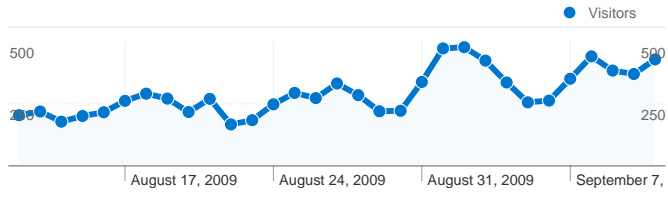

**Site Usage**

**9,923** Visits

**63.94%** Bounce Rate

**24,734** Pageviews

**00:02:01** Avg. Time on Site

**2.49** Pages/Visit

**74.09%** % New Visits

**Visitors Overview**

## Visitors Overview

**Visitors**  
**8,057**

## 8,057 people visited this site

9,923 Visits

8,057 Absolute Unique Visitors

24,734 Pageviews

2.49 Average Pageviews

00:02:01 Time on Site

63.94% Bounce Rate

74.09% New Visits