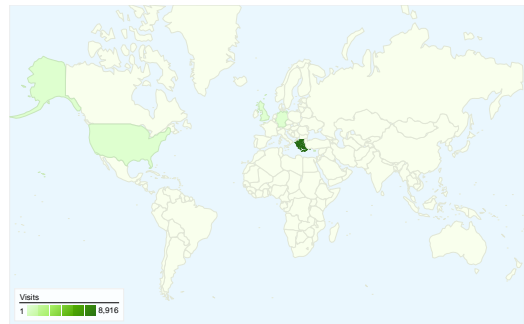

**Visitors**  
**8,057**

**Map Overlay world**

**Traffic Sources Overview**

- **Search Engines**  
5,755.00 (58.00%)
- **Direct Traffic**  
2,514.00 (25.34%)
- **Referring Sites**  
1,654.00 (16.67%)

**Content Overview**

All traffic sources sent a total of 9,923 visits

-  25.34% Direct Traffic
-  16.67% Referring Sites
-  58.00% Search Engines

- Search Engines  
5,755.00 (58.00%)
- Direct Traffic  
2,514.00 (25.34%)
- Referring Sites  
1,654.00 (16.67%)

## 9,923 visits came from 73 countries/territories

Site Usage

Country/Territory	Visits	Pages/Visit	Avg. Time on Site	% New Visits	Bounce Rate
<b>Visits</b> <b>9,923</b> % of Site Total: 100.00%	<b>Pages/Visit</b> <b>2.49</b> Site Avg: 2.49 (0.00%)	<b>Avg. Time on Site</b> <b>00:02:01</b> Site Avg: 00:02:01 (0.00%)	<b>% New Visits</b> <b>74.15%</b> Site Avg: 74.09% (0.08%)	<b>Bounce Rate</b> <b>63.94%</b> Site Avg: 63.94% (0.00%)	
Greece	8,916	2.54	00:02:05	72.94%	63.85%
Cyprus	150	2.16	00:01:02	86.67%	66.00%
United States	149	1.74	00:00:29	90.60%	69.13%
Germany	108	3.02	00:03:28	79.63%	62.04%
United Kingdom	89	2.20	00:01:39	85.39%	59.55%
France	30	1.83	00:00:18	96.67%	73.33%
Sweden	29	1.55	00:01:33	82.76%	65.52%
Brazil	29	2.10	00:01:41	93.10%	55.17%
Canada	27	2.15	00:00:58	100.00%	59.26%

## 8,057 people visited this site

9,923 Visits

8,057 Absolute Unique Visitors

24,734 Pageviews

2.49 Average Pageviews

00:02:01 Time on Site

63.94% Bounce Rate

74.09% New Visits