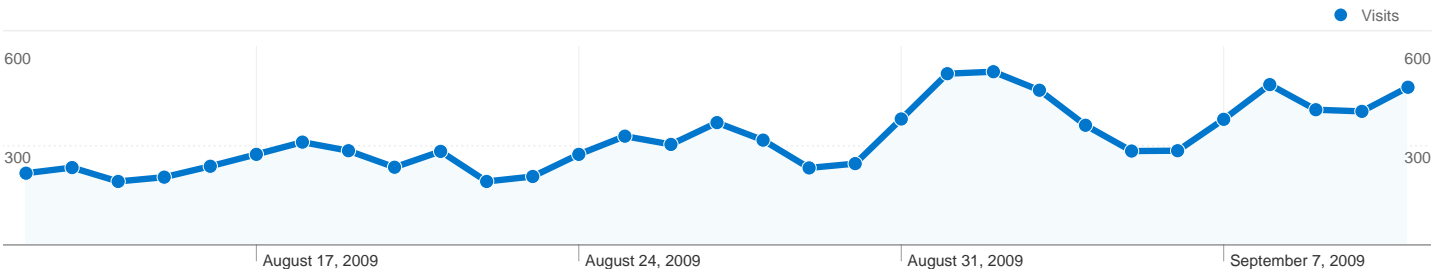

All traffic sources sent a total of 9,923 visits

- 25.34% Direct Traffic
- 16.67% Referring Sites
- 58.00% Search Engines

- Search Engines
  5,755.00 (58.00%)
- Direct Traffic
  2,514.00 (25.34%)
- Referring Sites
  1,654.00 (16.67%)

Top Traffic Sources

Sources	Visits	% visits	Keywords	Visits	% visits
google (organic)	5,464	55.06%	real player	269	4.67%
(direct) ((none))	2,514	25.34%	yahoo mail	124	2.15%
bing (organic)	158	1.59%	ellak	108	1.88%
mozilla-europe.org (referral)	154	1.55%	επιδοτούμενα σεμινάρια	86	1.49%
search (organic)	119	1.20%	avi	77	1.34%