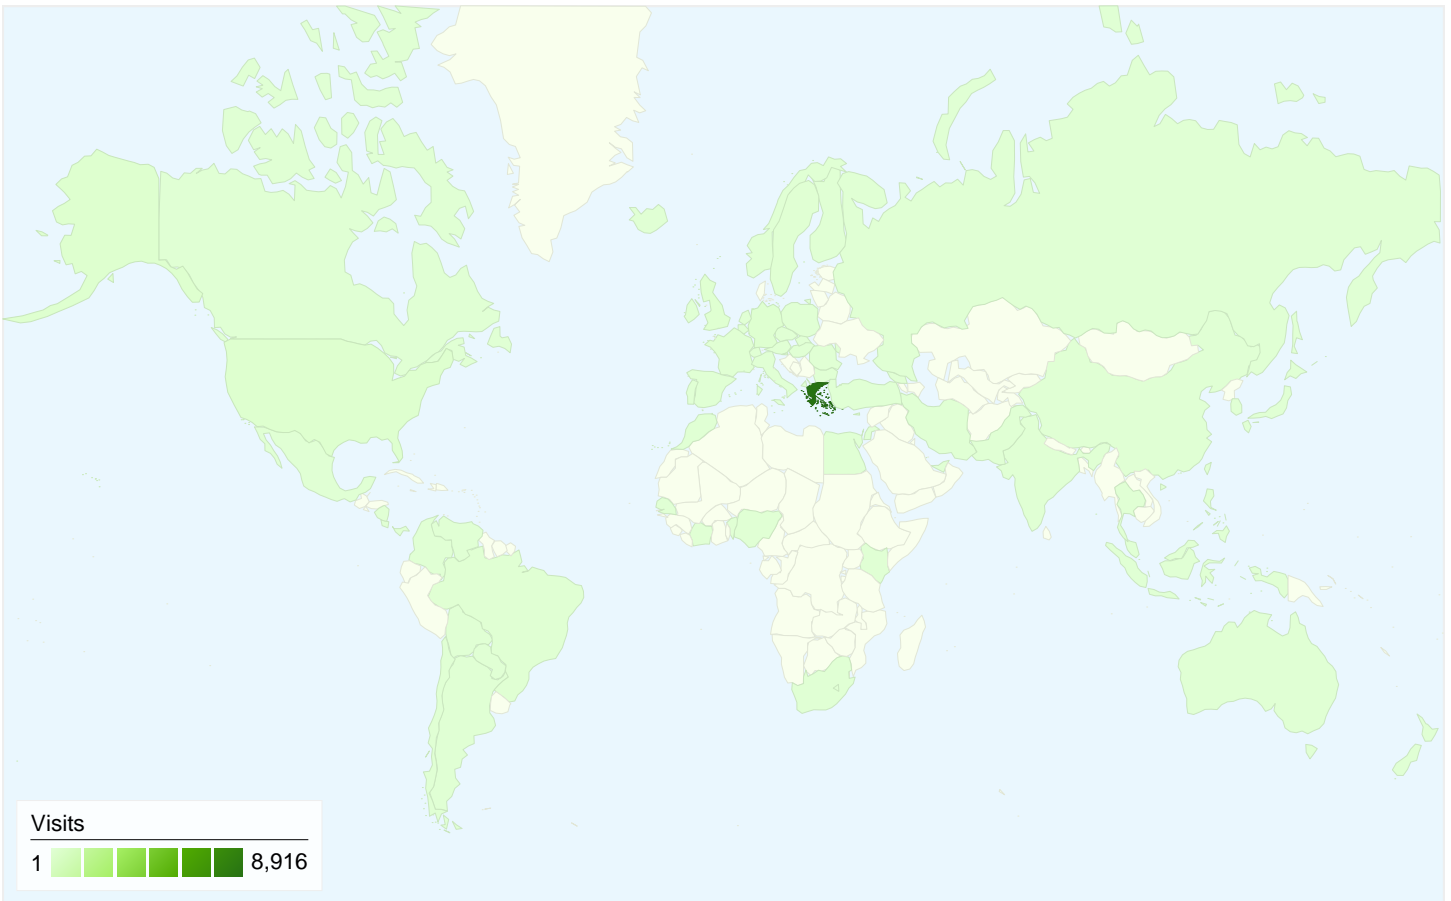

**Visitors**  
**8,057**

**Map Overlay world**

**Traffic Sources Overview**

- **Search Engines**  
5,755.00 (58.00%)
- **Direct Traffic**  
2,514.00 (25.34%)
- **Referring Sites**  
1,654.00 (16.67%)

**Content Overview**

## Visitors Overview

**Visitors**  
**8,057**

All traffic sources sent a total of 9,923 visits

-  25.34% Direct Traffic
-  16.67% Referring Sites
-  58.00% Search Engines

- Search Engines  
5,755.00 (58.00%)
- Direct Traffic  
2,514.00 (25.34%)
- Referring Sites  
1,654.00 (16.67%)

## 9,923 visits came from 73 countries/territories

Site Usage

Country/Territory	Visits	Pages/Visit	Avg. Time on Site	% New Visits	Bounce Rate
<b>Visits</b> <b>9,923</b> % of Site Total: 100.00%	<b>Pages/Visit</b> <b>2.49</b> Site Avg: 2.49 (0.00%)	<b>Avg. Time on Site</b> <b>00:02:01</b> Site Avg: 00:02:01 (0.00%)	<b>% New Visits</b> <b>74.15%</b> Site Avg: 74.09% (0.08%)	<b>Bounce Rate</b> <b>63.94%</b> Site Avg: 63.94% (0.00%)	
Greece	8,916	2.54	00:02:05	72.94%	63.85%
Cyprus	150	2.16	00:01:02	86.67%	66.00%
United States	149	1.74	00:00:29	90.60%	69.13%
Germany	108	3.02	00:03:28	79.63%	62.04%
United Kingdom	89	2.20	00:01:39	85.39%	59.55%
France	30	1.83	00:00:18	96.67%	73.33%
Sweden	29	1.55	00:01:33	82.76%	65.52%
Brazil	29	2.10	00:01:41	93.10%	55.17%
Canada	27	2.15	00:00:58	100.00%	59.26%