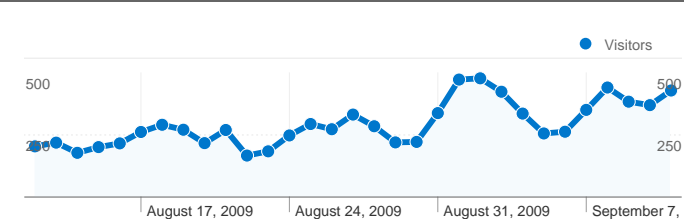

**Site Usage**

**9,923** Visits

**63.94%** Bounce Rate

**24,734** Pageviews

**00:02:01** Avg. Time on Site

**2.49** Pages/Visit

**74.09%** % New Visits

**Visitors Overview**

## Visitors Overview

**Visitors**  
**8,057**

## 8,057 people visited this site

9,923 Visits

8,057 Absolute Unique Visitors

24,734 Pageviews

2.49 Average Pageviews

00:02:01 Time on Site

63.94% Bounce Rate

74.09% New Visits