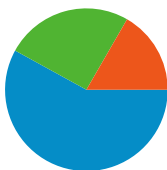

Traffic Sources Overview

- **Search Engines**
  5,755.00 (58.00%)
- **Direct Traffic**
  2,514.00 (25.34%)
- **Referring Sites**
  1,654.00 (16.67%)

Content Overview

Pages	Pageviews	% Pageviews
/	5,456	22.06%
/index.php?option=com_openwi	996	4.03%
/index.php?option=com_openwi	731	2.96%
/index.php?option=com_conten	532	2.15%
/index.php?option=com_conten	524	2.12%