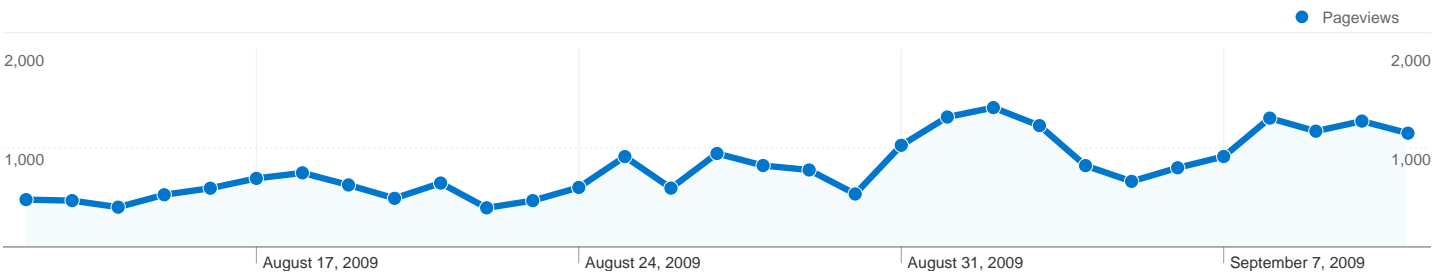

Pages on this site were viewed a total of 24,734 times

24,734 Pageviews

18,946 Unique Views

63.94% Bounce Rate

Top Content

Pages	Pageviews	% Pageviews
/	5,456	22.06%
/index.php?option=com_openwiki&Itemid=103&id=ellak:pinakas_	996	4.03%
/index.php?option=com_openwiki&Itemid=103	731	2.96%
/index.php?option=com_content&task=view&id=6826	532	2.15%
/index.php?option=com_content&task=view&id=6829	524	2.12%