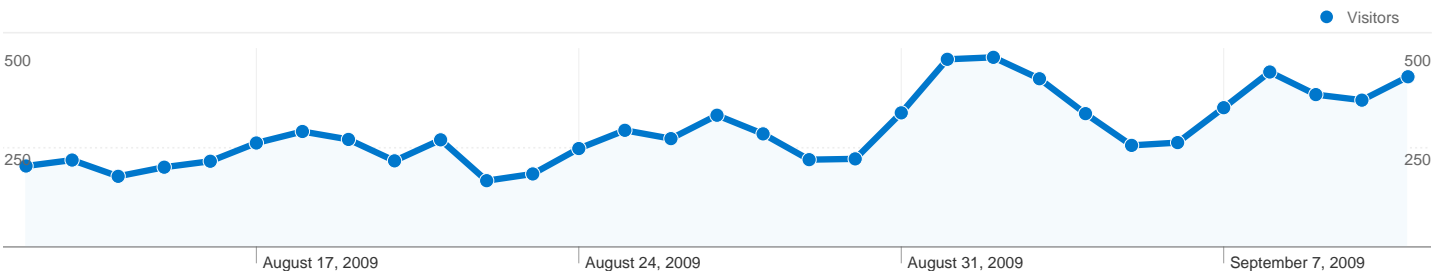

## Visitors Overview

**Visitors**  
**8,057**

## 8,057 people visited this site

9,923 Visits

8,057 Absolute Unique Visitors

24,734 Pageviews

2.49 Average Pageviews

00:02:01 Time on Site

63.94% Bounce Rate

74.09% New Visits

Netherlands	<b>21</b>	2.19	00:00:59	85.71%	47.62%
1 - 10 of 73					

Pages on this site were viewed a total of 24,734 times

 **24,734** Pageviews

 **18,946** Unique Views

 **63.94%** Bounce Rate