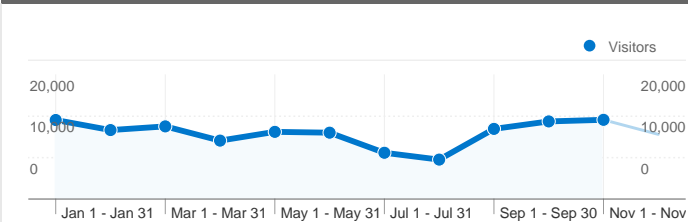

Site Usage

163,551 Visits

63.99% Bounce Rate

412,953 Pageviews

00:02:08 Avg. Time on Site

2.52 Pages/Visit

71.19% % New Visits

Visitors Overview

Visitors Overview

Visitors
118,270

118,270 people visited this site

163,551 Visits

118,270 Absolute Unique Visitors

412,953 Pageviews

2.52 Average Pageviews

00:02:08 Time on Site

163,551 visits came from 128 countries/territories

Site Usage

Country/Territory	Visits	Pages/Visit	Avg. Time on Site	% New Visits	Bounce Rate
Visits 163,551 % of Site Total: 100.00%	Pages/Visit 2.52 Site Avg: 2.52 (0.00%)	Avg. Time on Site 00:02:08 Site Avg: 00:02:08 (0.00%)	% New Visits 71.27% Site Avg: 71.19% (0.11%)	Bounce Rate 63.99% Site Avg: 63.99% (0.00%)	
Greece	149,693	2.56	00:02:07	70.34%	63.59%
Cyprus	2,274	1.94	00:01:18	84.26%	70.71%
United States	2,159	1.61	00:04:24	95.04%	77.63%
Germany	1,847	2.96	00:03:18	76.34%	58.42%
United Kingdom	1,343	2.31	00:02:13	77.44%	66.12%
Netherlands	553	2.16	00:01:29	54.97%	68.90%
France	419	1.92	00:00:57	91.65%	72.08%
Italy	409	2.36	00:02:45	68.70%	71.64%
Spain	395	2.16	00:05:09	57.97%	62.53%

118,270 people visited this site

163,551 Visits

118,270 Absolute Unique Visitors

412,953 Pageviews

2.52 Average Pageviews

00:02:08 Time on Site

63.99% Bounce Rate

71.19% New Visits