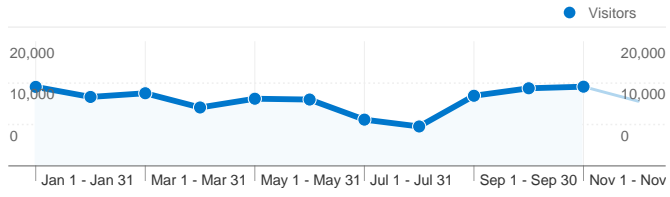

Site Usage

163,551 Visits

63.99% Bounce Rate

412,953 Pageviews

00:02:08 Avg. Time on Site

2.52 Pages/Visit

71.19% % New Visits

Visitors Overview

Visitors
118,270

Map Overlay world

Traffic Sources Overview

- **Search Engines**
90,111.00 (55.10%)
- **Direct Traffic**
38,396.00 (23.48%)
- **Referring Sites**
34,964.00 (21.38%)
- **Other**
80 (0.05%)

Visitors Overview

Visitors
118,270

118,270 people visited this site

163,551 Visits

118,270 Absolute Unique Visitors

412,953 Pageviews

2.52 Average Pageviews

00:02:08 Time on Site

118,270 people visited this site

163,551 Visits

118,270 Absolute Unique Visitors

412,953 Pageviews

2.52 Average Pageviews

00:02:08 Time on Site

63.99% Bounce Rate

71.19% New Visits