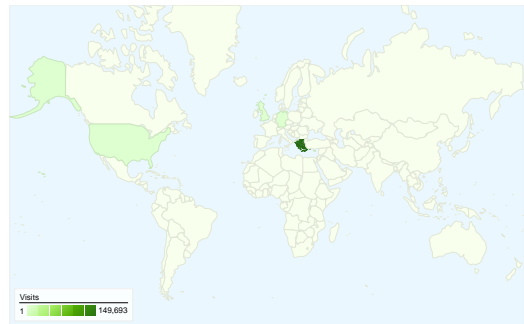

Visitors
118,270

Map Overlay world

Traffic Sources Overview

- **Search Engines**
90,111.00 (55.10%)
- **Direct Traffic**
38,396.00 (23.48%)
- **Referring Sites**
34,964.00 (21.38%)
- **Other**
80 (0.05%)

Visitors Overview

Visitors
118,270

118,270 people visited this site

163,551 Visits

118,270 Absolute Unique Visitors

412,953 Pageviews

2.52 Average Pageviews

00:02:08 Time on Site

163,551 visits came from 128 countries/territories

Site Usage

Country/Territory	Visits	Pages/Visit	Avg. Time on Site	% New Visits	Bounce Rate
Visits 163,551 % of Site Total: 100.00%	Pages/Visit 2.52 Site Avg: 2.52 (0.00%)	Avg. Time on Site 00:02:08 Site Avg: 00:02:08 (0.00%)	% New Visits 71.27% Site Avg: 71.19% (0.11%)	Bounce Rate 63.99% Site Avg: 63.99% (0.00%)	
Greece	149,693	2.56	00:02:07	70.34%	63.59%
Cyprus	2,274	1.94	00:01:18	84.26%	70.71%
United States	2,159	1.61	00:04:24	95.04%	77.63%
Germany	1,847	2.96	00:03:18	76.34%	58.42%
United Kingdom	1,343	2.31	00:02:13	77.44%	66.12%
Netherlands	553	2.16	00:01:29	54.97%	68.90%
France	419	1.92	00:00:57	91.65%	72.08%
Italy	409	2.36	00:02:45	68.70%	71.64%
Spain	395	2.16	00:05:09	57.97%	62.53%

118,270 people visited this site

163,551 Visits

118,270 Absolute Unique Visitors

412,953 Pageviews

2.52 Average Pageviews

00:02:08 Time on Site

63.99% Bounce Rate

71.19% New Visits