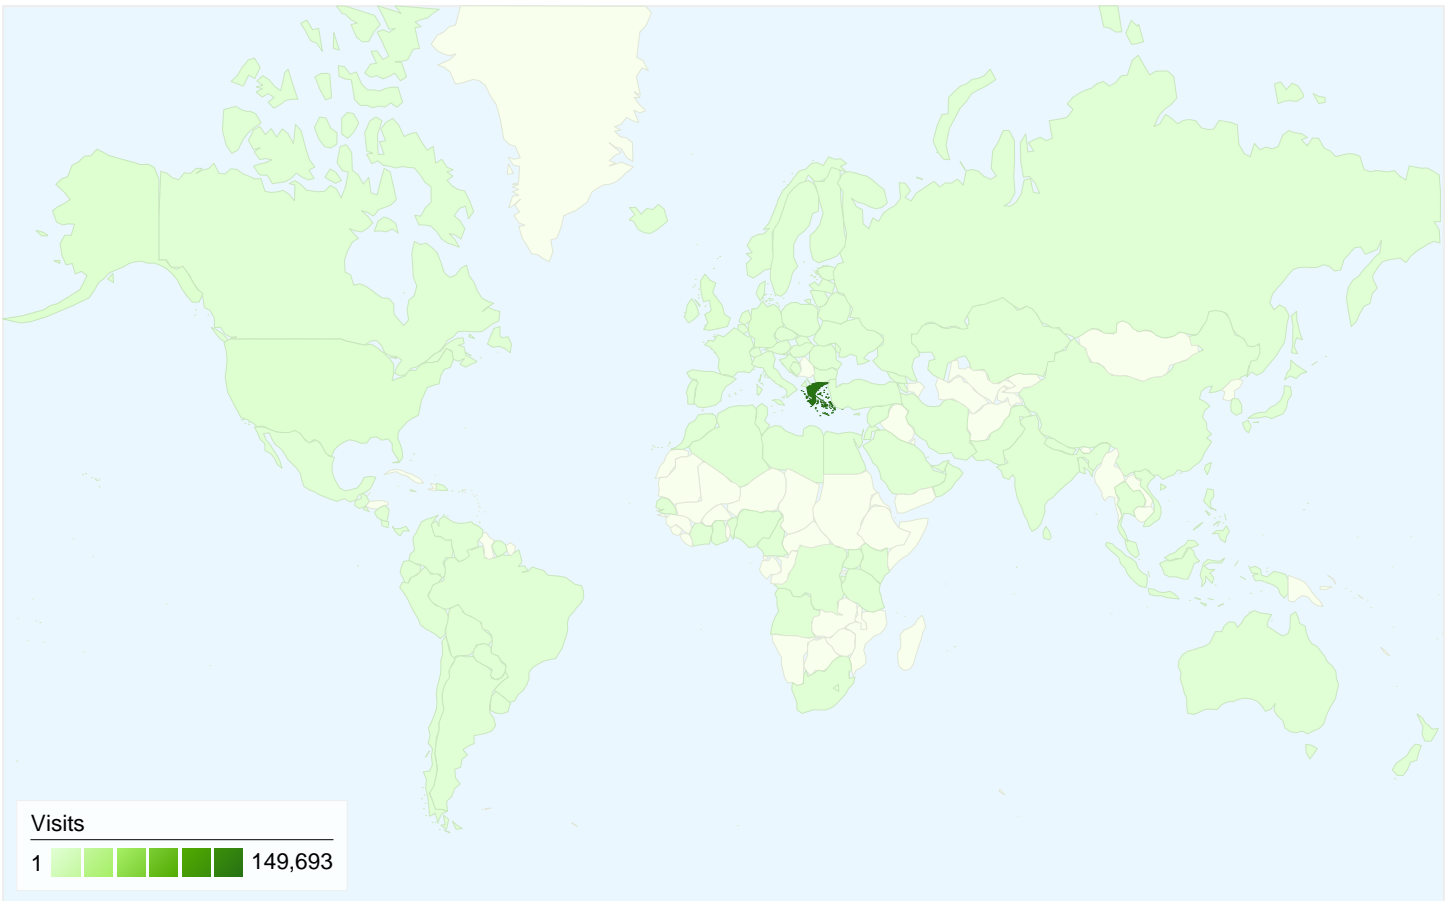

Visitors
118,270

Map Overlay world

Traffic Sources Overview

- **Search Engines**
90,111.00 (55.10%)
- **Direct Traffic**
38,396.00 (23.48%)
- **Referring Sites**
34,964.00 (21.38%)
- **Other**
80 (0.05%)

Visitors Overview

Visitors
118,270

118,270 people visited this site

163,551 Visits

118,270 Absolute Unique Visitors

412,953 Pageviews

2.52 Average Pageviews

00:02:08 Time on Site

All traffic sources sent a total of 163,551 visits

-  23.48% Direct Traffic
-  21.38% Referring Sites
-  55.10% Search Engines

- **Search Engines**
90,111.00 (55.10%)
- **Direct Traffic**
38,396.00 (23.48%)
- **Referring Sites**
34,964.00 (21.38%)
- **Other**
80 (0.05%)

163,551 visits came from 128 countries/territories

Site Usage

Country/Territory	Visits	Pages/Visit	Avg. Time on Site	% New Visits	Bounce Rate
Visits 163,551 % of Site Total: 100.00%	Pages/Visit 2.52 Site Avg: 2.52 (0.00%)	Avg. Time on Site 00:02:08 Site Avg: 00:02:08 (0.00%)	% New Visits 71.27% Site Avg: 71.19% (0.11%)	Bounce Rate 63.99% Site Avg: 63.99% (0.00%)	
Greece	149,693	2.56	00:02:07	70.34%	63.59%
Cyprus	2,274	1.94	00:01:18	84.26%	70.71%
United States	2,159	1.61	00:04:24	95.04%	77.63%
Germany	1,847	2.96	00:03:18	76.34%	58.42%
United Kingdom	1,343	2.31	00:02:13	77.44%	66.12%
Netherlands	553	2.16	00:01:29	54.97%	68.90%
France	419	1.92	00:00:57	91.65%	72.08%
Italy	409	2.36	00:02:45	68.70%	71.64%
Spain	395	2.16	00:05:09	57.97%	62.53%