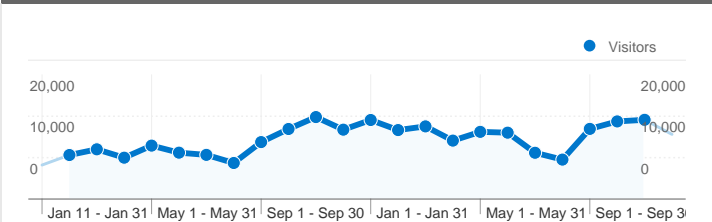

**Site Usage**

**288,108** Visits

**64.15%** Bounce Rate

**714,921** Pageviews

**00:02:03** Avg. Time on Site

**2.48** Pages/Visit

**73.18%** % New Visits

**Visitors Overview**

## Visitors Overview

**Visitors**  
**212,265**

## 212,265 people visited this site

288,108 Visits

212,265 Absolute Unique Visitors

714,921 Pageviews

2.48 Average Pageviews

00:02:03 Time on Site

64.15% Bounce Rate

73.18% New Visits