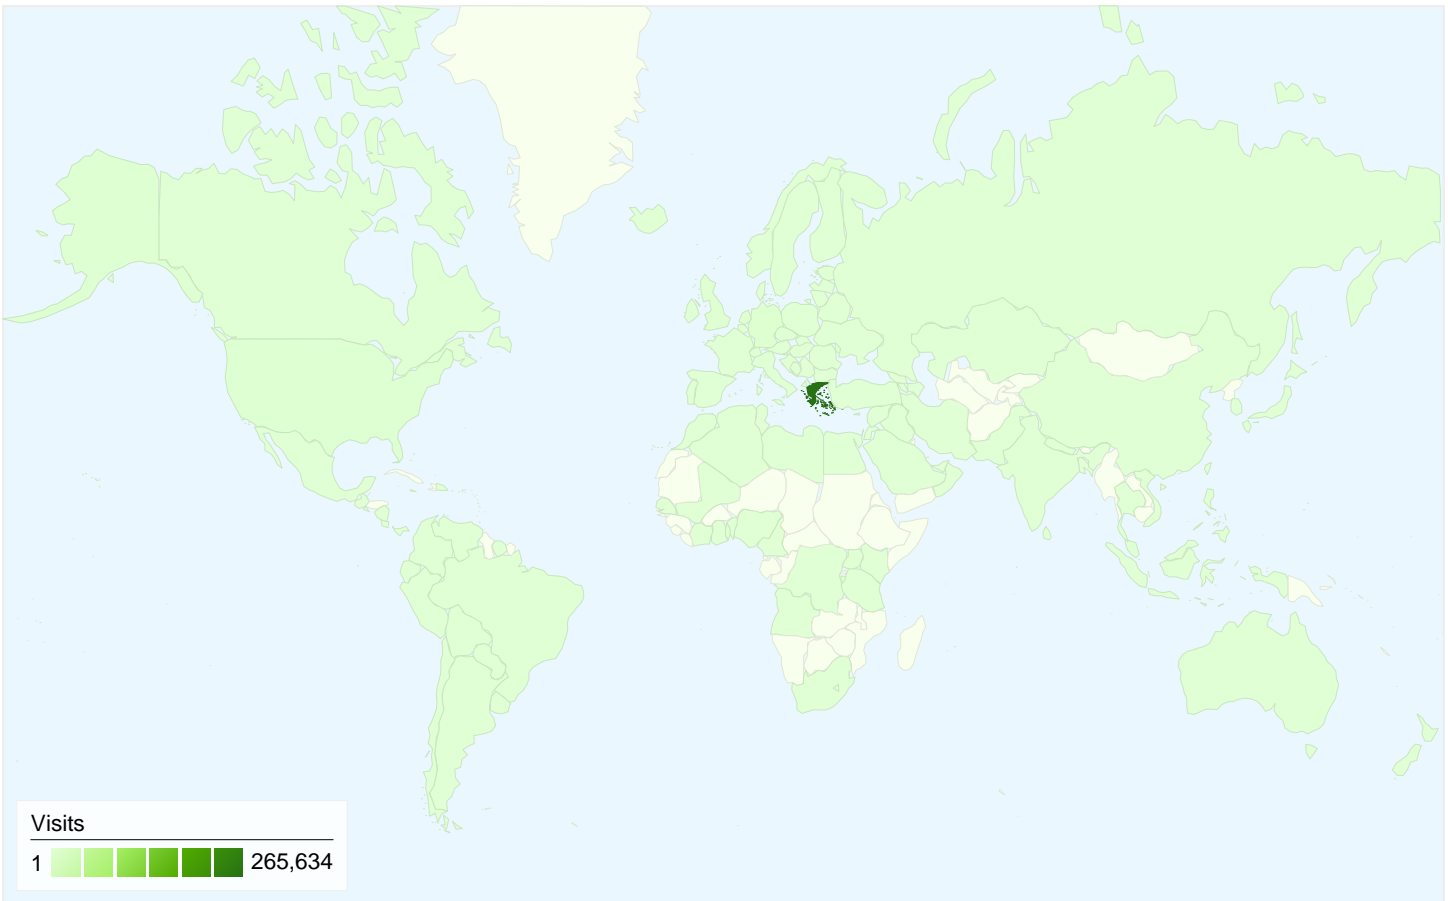

## Visitors Overview

**Visitors**  
**212,265**

## 212,265 people visited this site

288,108 Visits

212,265 Absolute Unique Visitors

714,921 Pageviews

2.48 Average Pageviews

00:02:03 Time on Site

64.15% Bounce Rate

73.18% New Visits

**All traffic sources sent a total of 288,108 visits**

-  **22.80%** Direct Traffic
-  **23.24%** Referring Sites
-  **53.93%** Search Engines

- **Search Engines**  
155,379.00 (53.93%)
- **Referring Sites**  
66,952.00 (23.24%)
- **Direct Traffic**  
65,684.00 (22.80%)
- **Other**  
93 (0.03%)

## 288,108 visits came from 137 countries/territories