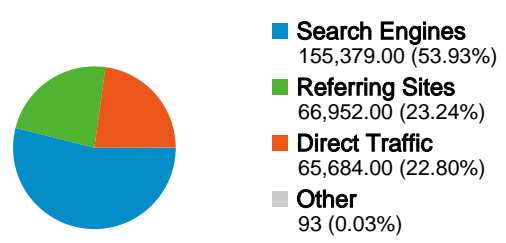

Traffic Sources Overview

Content Overview

Pages	Pageviews	% Pageviews
/	142,582	19.94%
/index.php?option=com_openwi	16,834	2.35%
/index.php?option=com_openwi	13,951	1.95%
/index.php	12,855	1.80%
/index.php?option=com_joomla	12,191	1.71%