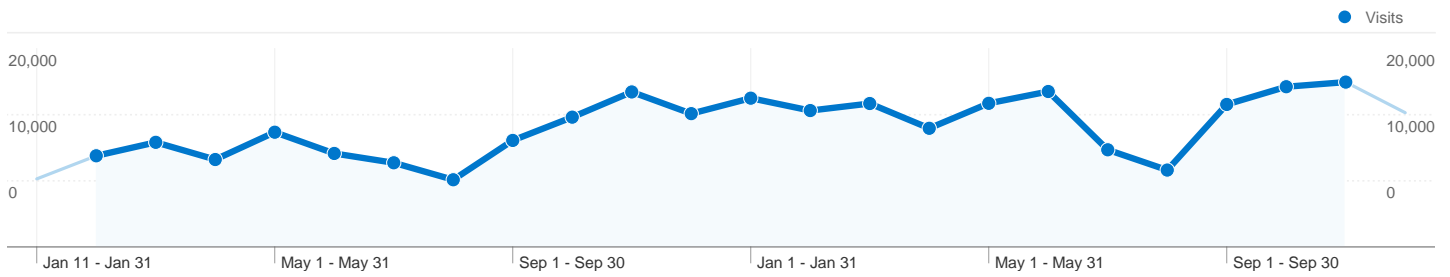

All traffic sources sent a total of 288,108 visits

- **22.80%** Direct Traffic
- **23.24%** Referring Sites
- **53.93%** Search Engines

- **Search Engines**
  155,379.00 (53.93%)
- **Referring Sites**
  66,952.00 (23.24%)
- **Direct Traffic**
  65,684.00 (22.80%)
- **Other**
  93 (0.03%)

Top Traffic Sources

Sources	Visits	% visits
google (organic)	149,796	51.99%
(direct) ((none))	65,684	22.80%
mozilla-europe.org (referral)	7,226	2.51%
conf.ellak.gr (referral)	3,980	1.38%
komvos.edu.gr (referral)	2,877	1.00%

Keywords	Visits	% visits
real player	3,231	2.08%
yahoo	3,067	1.97%
ellak	2,842	1.83%
avi	2,625	1.69%
open office	2,465	1.59%