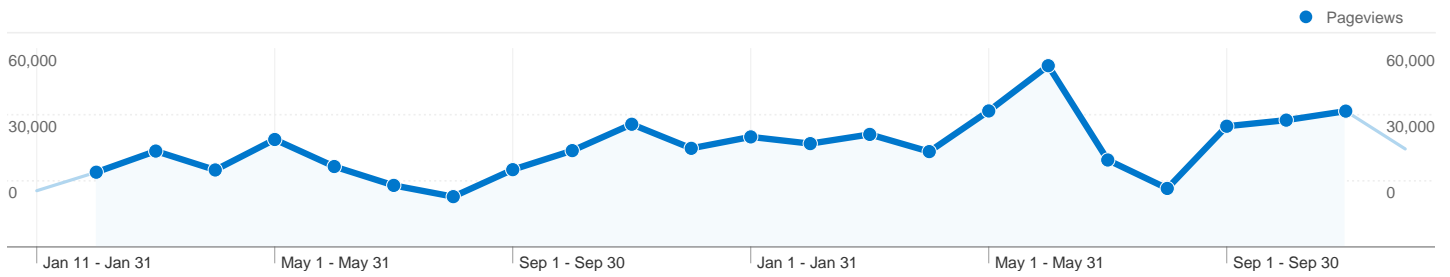

Pages on this site were viewed a total of 714,921 times

714,921 Pageviews

555,938 Unique Views

64.15% Bounce Rate

Top Content

Pages	Pageviews	% Pageviews
/	142,582	19.94%
/index.php?option=com_openwiki&Itemid=103	16,834	2.35%
/index.php?option=com_openwiki&Itemid=103&id=ellak:pinakas_	13,951	1.95%
/index.php	12,855	1.80%
/index.php?option=com_joomlaboard&Itemid=102	12,191	1.71%