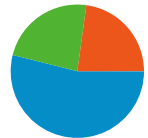

- **Search Engines**
  155,379.00 (53.93%)
- **Referring Sites**
  66,952.00 (23.24%)
- **Direct Traffic**
  65,684.00 (22.80%)
- **Other**
  93 (0.03%)

Top Traffic Sources

Sources	Visits	% visits
google (organic)	149,796	51.99%
(direct) ((none))	65,684	22.80%
mozilla-europe.org (referral)	7,226	2.51%
conf.ellak.gr (referral)	3,980	1.38%
komvos.edu.gr (referral)	2,877	1.00%

Keywords	Visits	% visits
real player	3,231	2.08%
yahoo	3,067	1.97%
ellak	2,842	1.83%
avi	2,625	1.69%
open office	2,465	1.59%