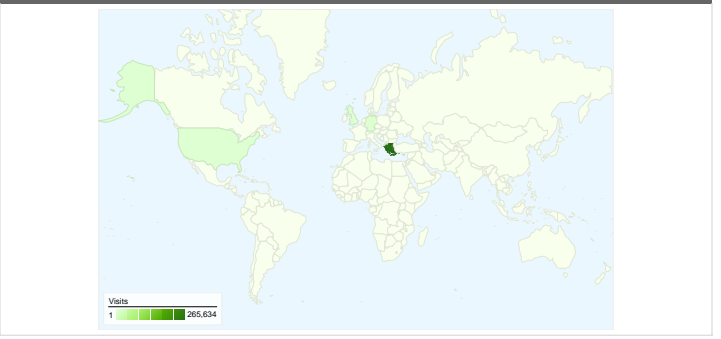

**Visitors**  
**212,265**

**Map Overlay world**

**Traffic Sources Overview**

**Content Overview**

Pages	Pageviews	% Pageviews
/	142,582	19.94%
/index.php?option=com_openwi	16,834	2.35%
/index.php?option=com_openwi	13,951	1.95%
/index.php	12,855	1.80%
/index.php?option=com_joomla	12,191	1.71%

## Visitors Overview

**Visitors**  
**212,265**

## 288,108 visits came from 137 countries/territories

## 212,265 people visited this site

288,108 Visits

212,265 Absolute Unique Visitors

714,921 Pageviews

2.48 Average Pageviews

00:02:03 Time on Site

64.15% Bounce Rate

73.18% New Visits