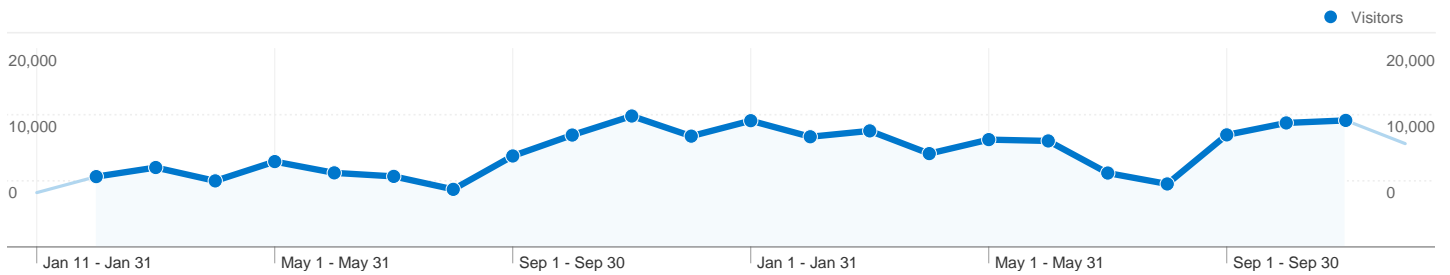

**Site Usage**

**288,108** Visits

**64.15%** Bounce Rate

**714,921** Pageviews

**00:02:03** Avg. Time on Site

**2.48** Pages/Visit

**73.18%** % New Visits

**Visitors Overview**

## Visitors Overview

**Visitors**  
**212,265**

## 212,265 people visited this site

288,108 Visits

212,265 Absolute Unique Visitors

714,921 Pageviews

2.48 Average Pageviews

00:02:03 Time on Site

64.15% Bounce Rate

73.18% New Visits