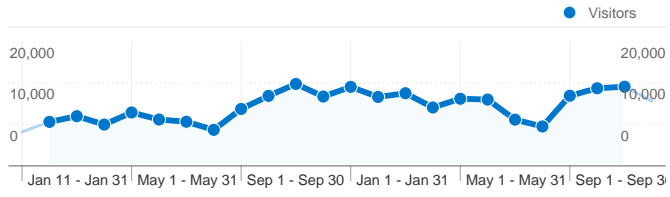

**Site Usage**

**288,108** Visits

**64.15%** Bounce Rate

**714,921** Pageviews

**00:02:03** Avg. Time on Site

**2.48** Pages/Visit

**73.18%** % New Visits

**Visitors Overview**

## Visitors Overview

**Visitors**  
**212,265**

## 212,265 people visited this site

288,108 Visits

212,265 Absolute Unique Visitors

714,921 Pageviews

2.48 Average Pageviews

00:02:03 Time on Site

64.15% Bounce Rate

73.18% New Visits