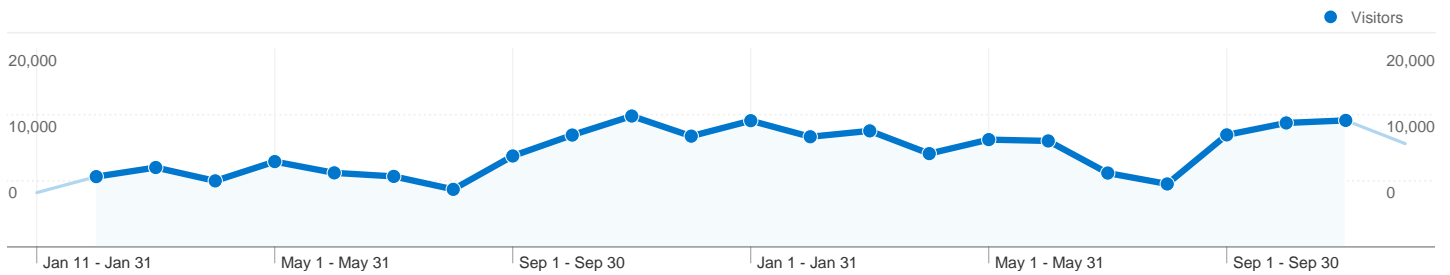

### Site Usage

Country/Territory	Visits	Pages/Visit	Avg. Time on Site	% New Visits	Bounce Rate
<b>Visits</b> <b>288,108</b> % of Site Total: 100.00%	<b>Pages/Visit</b> <b>2.48</b> Site Avg: 2.48 (0.00%)	<b>Avg. Time on Site</b> <b>00:02:03</b> Site Avg: 00:02:03 (0.00%)	<b>% New Visits</b> <b>73.26%</b> Site Avg: 73.18% (0.11%)	<b>Bounce Rate</b> <b>64.15%</b> Site Avg: 64.15% (0.00%)	
Greece	265,634	2.50	00:02:01	72.72%	63.91%
Cyprus	4,278	2.01	00:01:15	83.73%	70.43%
Germany	3,305	3.13	00:03:27	69.35%	55.19%
United States	3,084	1.68	00:03:24	93.42%	77.76%
United Kingdom	2,236	2.60	00:02:28	77.06%	63.15%
Netherlands	885	2.53	00:02:43	53.67%	61.24%
Italy	759	2.19	00:02:07	67.59%	69.57%
France	707	2.09	00:01:14	85.29%	70.16%
Spain	541	2.19	00:04:06	66.36%	63.03%

Belgium	474	2.32	00:02:30	71.52%	61.81%
					1 - 10 of 137

Pages on this site were viewed a total of 714,921 times

714,921 Pageviews

555,938 Unique Views

64.15% Bounce Rate

## 212,265 people visited this site

288,108 Visits

212,265 Absolute Unique Visitors

714,921 Pageviews

2.48 Average Pageviews

00:02:03 Time on Site

64.15% Bounce Rate

73.18% New Visits